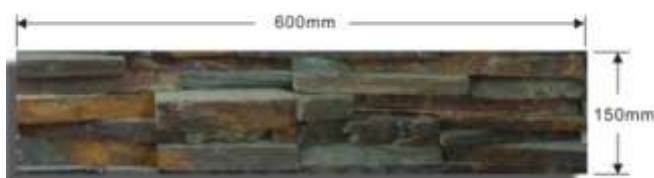

BROKEN RECTANGULAR STRIPS

Cut the broken slate into different sizes of Rectangular strips , joint these strips together with professional glue into a unity with the square 60x15x2 -5cm . This way not only can save the building time but also reduce your costs .

Color Available	
S01-Black, S02-RUSTY, S03-GREEN, S04-EMERALD GREEN, S05-GREEN RUSTY	
S06-DARK GREEN, S07-GREY	
PRODUCTS INFORMATION	
PANEL SIZE AVAILABLE: 60X15CM	THICKNESS: 2-5CM
PACKING DETAILS	
4PCS/CARTON; 26CARTONS/CRATE; 24CRATES/20'container; (depend on 23ton loading) 224M2/20'container	
REMARK	
We can produce any size according to customer' s special requirements