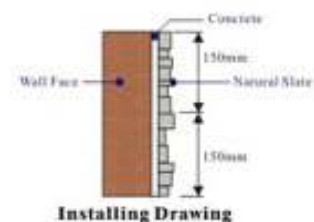

Natural Faced 3D

Cut the natural faced slate into different sizes and thickness of rectangular strips , join together with professional glue into untidy with the square 60x15x1 -3cm .

Color Available	
S01-Black, S02-RUSTY, S03-GREEN, S04-EMERALD GREEN, S05-GREEN RUSTY	
S06-DARK GREEN, S07-GREY	
PRODUCTS INFORMATION	
PANEL SIZE AVAILABLE: 60X15CM	THICKNESS: 1-3CM
PACKING DETAILS	
6PCS/CARTON; 36CARTONS/CRATE; 26CRATES/20'container; (depend on 23ton loading) 505M2/20'container	
REMARK	
We can produce any size according to customer' s special requirements