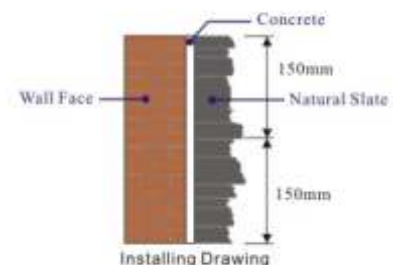

BROKEN RECTANGULAR STRIPS

Cut the broken slate into different sizes of Rectangular strips , joint these strips together with professional glue into a unity with the square 60x15x2 -5cm . This way not only can save the building time but also reduce your costs .

Color Available	
S01-Black, S02-RUSTY, S03-GREEN, S04-EMERALD GREEN, S05-GREEN RUSTY	
S06-DARK GREEN, S07-GREY	
PRODUCTS INFORMATION	
PANEL SIZE AVAILABLE: 60X15CM	THICKNESS: 2-5CM
PACKING DETAILS	
4PCS/CARTON; 26CARTONS/CRATE; 24CRATES/20'container; (depend on 23ton loading) 224M2/20'container	
REMARK	
We can produce any size according to customer' s special requirements